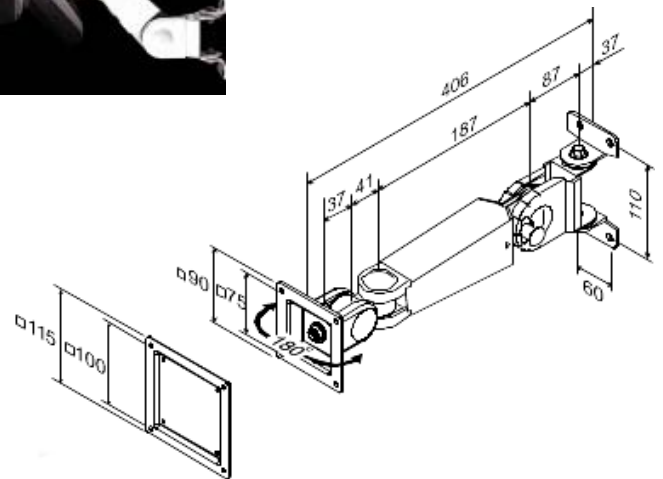

Weight Capacity :
1kg to 6kgs

- Tilt & swivel movement
- 5 height settings
- Touch screen stable
- Portrait or landscape capability
- Cable management
- Quick & simple installation

VESA Interface Plates supplied :
75mm x 75mm & 100mm x 100mm