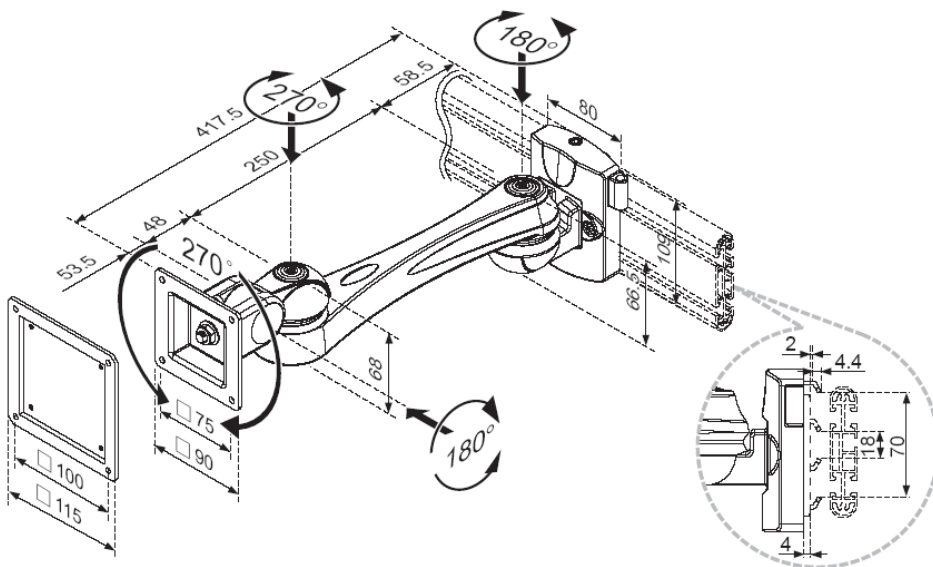

SAGITTA SLAT WALL MOUNT

Suggested Screen Size :
15" to 22"

Weight Capacity :
Up to 10kg

Meets VESA Standards :
75mm x 75mm
& 100mm x 100mm

Warranty :
2 years

- Extension range up to 417mm
- Cable management for clutter free work space
- Manufactured in high quality Aluminium Alloy
- Tilt movement : 180° up and down
- Rotation : 270° for portrait or landscape viewing
- Apply to the partition with groove width of 18-70mm and minimum depth of 4.4mm
- Easy installation

Product Code / Description

COMLA59-2
Sagitta Single Swing Slat Wall Mount

Unite Technologies Ltd
Tournament Way Ashby de la Zouch
Leicestershire LE65 2UU
Telephone - 0845 271 0130
Email - sales@unitetechnologies.com
VAT Reg No GB 916319033