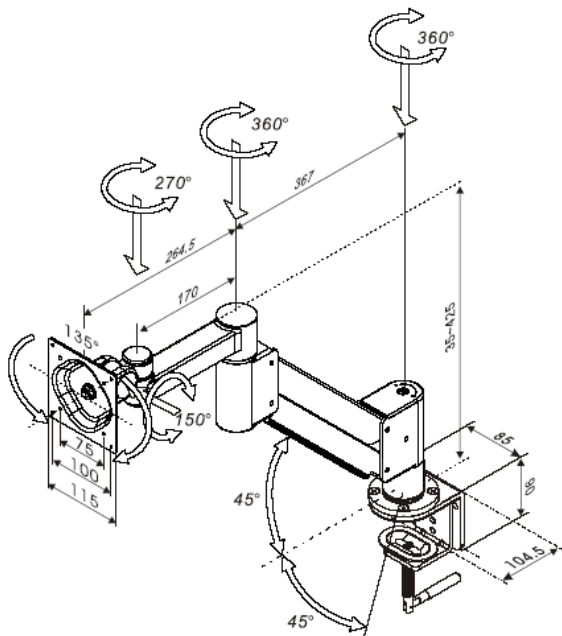

# EXECUTIVE DESK MOUNT

**Suggested Screen Size :**  
15" to 21"

**Weight Capacity :**  
4kg to 7kg

**Meets VESA Standards :**  
75mm x 75mm  
& 100mm x 100mm

**Warranty :**  
2 years

- Extended height range up to 631mm
- Extended reach range up to 631mm
- Supplied with both desk clamp & 'through desk' grommet fittings
- Black
- Cable management for clutter free work space
- Gas assisted – ideal for multi user environment

## Product Code / Description

### COMLA80

Executive Gas Assisted Desk Mount with Desk Clamp & 'Through Desk' Grommet Fittings