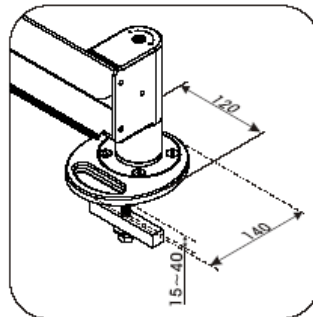

# EXECUTIVE DESK MOUNT

**Suggested Screen Size :**  
15" to 21"

**Weight Capacity :**  
4kg to 7kg

**Meets VESA Standards :**  
75mm x 75mm  
& 100mm x 100mm

**Warranty :**  
2 years

- Extended height range up to 631mm
- Extended reach range up to 631mm
- Supplied with both desk clamp & 'through desk' grommet fittings
- Black
- Cable management for clutter free work space
- Gas assisted – ideal for multi user environment