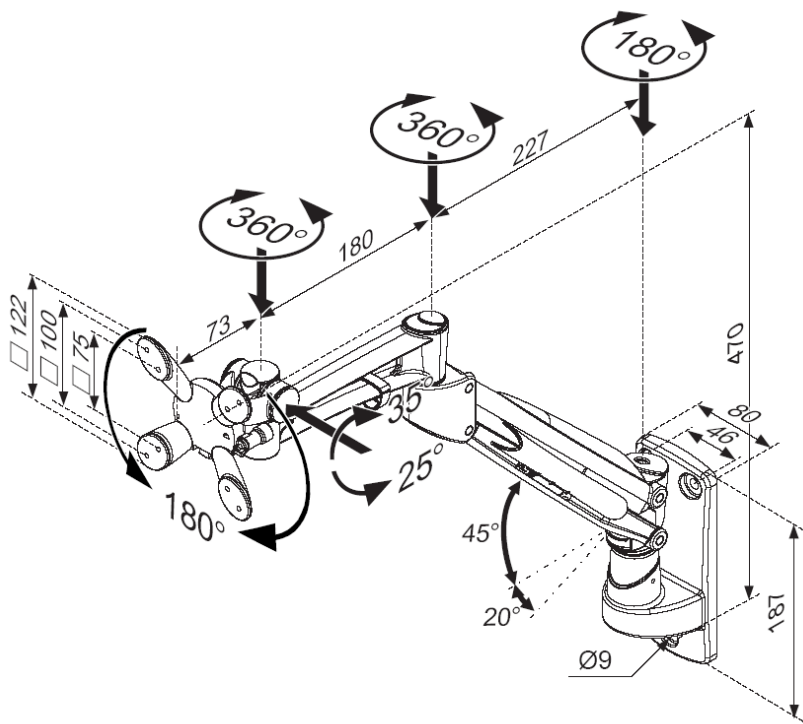

PHOENIX WALL MOUNT

Suggested Screen Size :
15" to 21"

Weight Capacity :
4kg to 9kg

Meets VESA Standards :
75mm x 75mm
& 100mm x 100mm

Warranty :
2 years

- Extended reach range up to 480mm
- Up/down, left/right and tilt movement
- Silver
- Cable management
- Gas assisted
- Quick and simple installation
- Manufactured in robust Aluminium Alloy