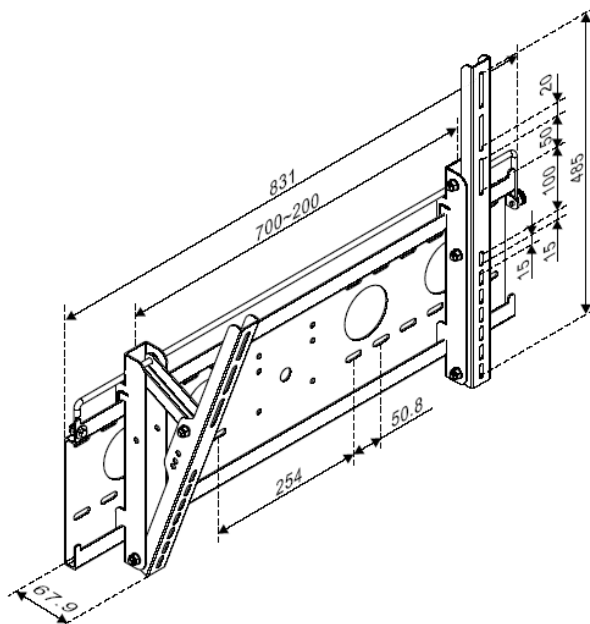

UNIVERSAL PLASMA WALL MOUNT

Suggested Screen Size :
32" to 52"

Weight Capacity :
Up to 70kg

Meets VESA Standards :
Universal
Fitting

Warranty :
2 years

- Tilt Movement
- Pivots to 20 degrees
- Black
- Quick and simple installation
- Depth from wall – 68mm when flush
- Manufactured in robust Aluminium Alloy
- VESA fitting extends to 700mm x 485mm