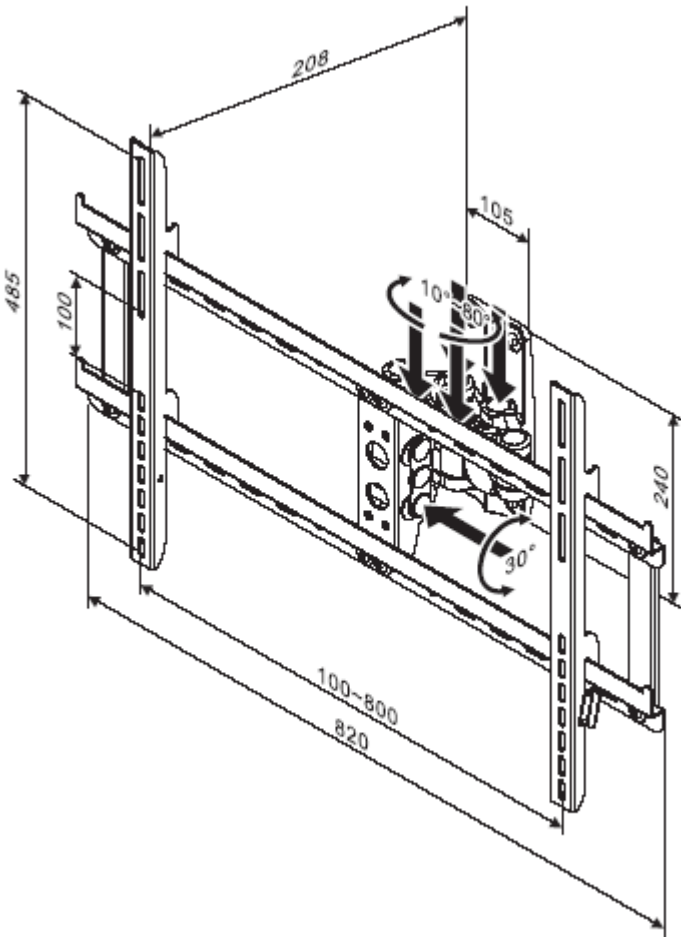

Product Code / Description

COMTVA123

Universal Plasma Mount with Tilt

Unite Technologies Ltd
Tournament Way Ashby de la Zouch
Leicestershire LE65 2UU
Telephone - 0845 271 0130
Email - sales@unitetechnologies.com
VAT Reg No GB 916 3190 33