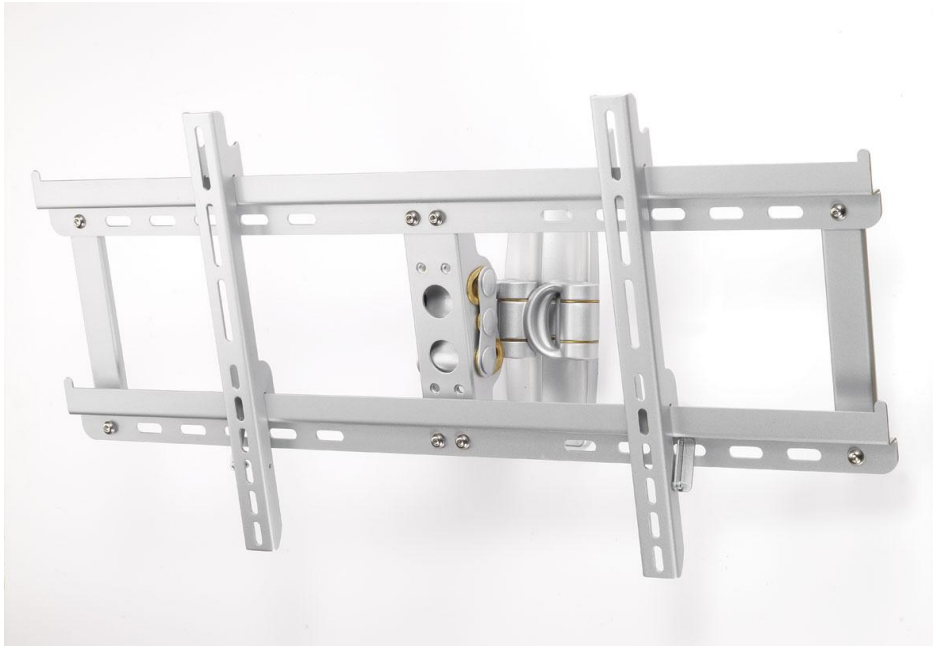

# PLASMA WALL MOUNT WITH TILT

**Suggested Screen Size :**  
37" to 52"

**Weight Capacity :**  
Up to 70kg

**Meets VESA Standards :**

- 100mm x 100mm / 200mm / 300mm / 400mm / 500mm / 600mm / 700mm / 760mm (Max)
- 200mm x 100mm / 200mm / 300mm / 400mm / 500mm / 600mm / 700mm / 760mm (Max)
- 300mm x 100mm / 200mm / 300mm / 400mm / 500mm / 600mm / 700mm / 760mm (Max)
- 400mm x 100mm / 200mm / 300mm / 400mm / 500mm / 600mm / 700mm / 760mm (Max)
- 485mm x 100mm / 200mm / 300mm / 400mm / 500mm / 600mm / 700mm / 760mm (Max)

- Tilt movement
- Manufactured in high quality aluminium alloy
- Pivots to 15 degrees
- Great range of movement (up & down and left & right)
- Simple installation
- Distance from wall : - 208mm
- A cost effective wall mount

**Warranty :**  
2 years

**Product Code / Description**

**COMTVA123**

Universal Plasma Mount with Tilt

Unite Technologies Ltd  
Tournament Way Ashby de la Zouch  
Leicestershire LE65 2UU  
Telephone - 0845 271 0130  
Email - sales@unitetechnologies.com  
VAT Reg No GB 916 3190 33