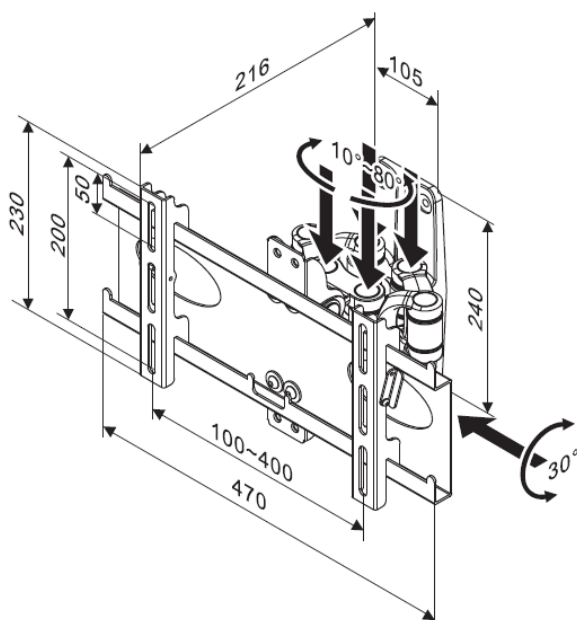

PLASMA WALL MOUNT WITH TILT

Suggested Screen Size :

32" to 37"

Weight Capacity :

Up to 70kg

Meets VESA Standards :

- 100mm x 100mm / 200mm / 300mm / 400mm
- 200mm x 100mm / 200mm / 300mm / 400mm

- Tilt movement
- Manufactured in high quality aluminium alloy
- Pivots to 15 degrees
- Great range of movement (up & down and left & right)
- Simple installation
- Distance from wall : - 216mm
- A cost effective wall mount

Warranty :

2 years

Product Code / Description

COMTVA124

Universal Plasma Mount with Tilt

Unite Technologies Ltd
Tournament Way Ashby de la Zouch
Leicestershire LE65 2UU
Telephone - 0845 271 0130
Email - sales@unitetechnologies.com
VAT Reg No GB 916 3190 33